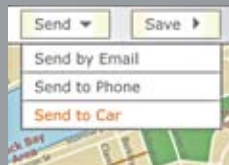

| 2 |

3 | Wrench Button

Push the Wrench Button for roadside assistance. If you get a flat tire, run out of gas, see a warning light on your dash or for help with other mechanical issues, service personnel can be dispatched to assist.¹²

| 3 |

SEARCH & SEND

Where Internet convenience meets engineering excellence.

Send destination to your vehicle

Download your destinations at the touch of a button

Directions are displayed on your Navigation System