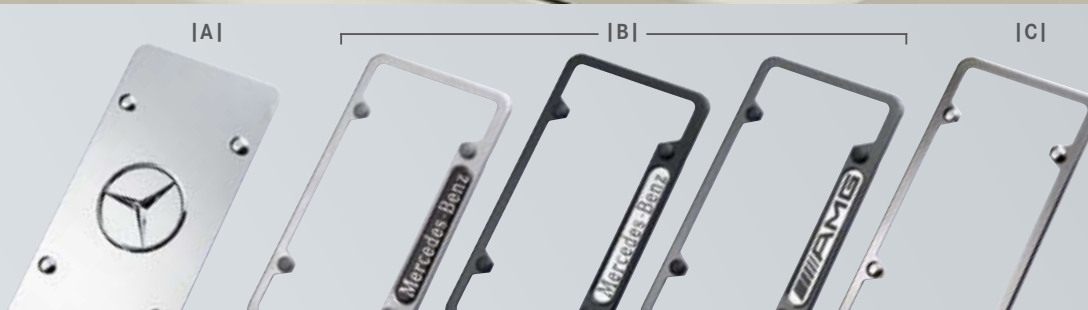

APPEARANCE

Wheel Hub Inserts

Add an attractive finishing touch to your wheels with these inserts. Various styles available:

- 1 | Sterling silver with chrome Three-Pointed Star
- 2 | Titanium silver with chrome Three-Pointed Star
- 3 | Classic Star & Laurel design in blue
- 4 | Classic Star & Laurel design in black

Wheel Locks

Wheel locks can provide a subtle yet effective security touch to your SLK, helping to protect your light-alloy wheels and tires from theft. One set secures four 17" or 18" wheels. Includes coded key.

Tire Valve Stem Caps

A perfect finishing touch, these chrome-plated valve stem caps dress-up any wheel. Available in black, silver or AMG. | comes in a set of four |

5 | Trunk Handle

Made of stainless steel in polished or satin finish, this handle attaches to the license plate and trunk lid to help prevent fingerprints and reduce the possibility of scratching the finish on your SLK.

6 | License Plate Frames

Choose from several quality stainless steel designs in an assortment of durable finishes to enhance the appearance of your license plates without blocking registration tags. Design styles include: Mercedes-Benz frame, Slimline frame, AMG Logo frame, and Star Marque solid plate. Please see INDEX for finish options for each design.